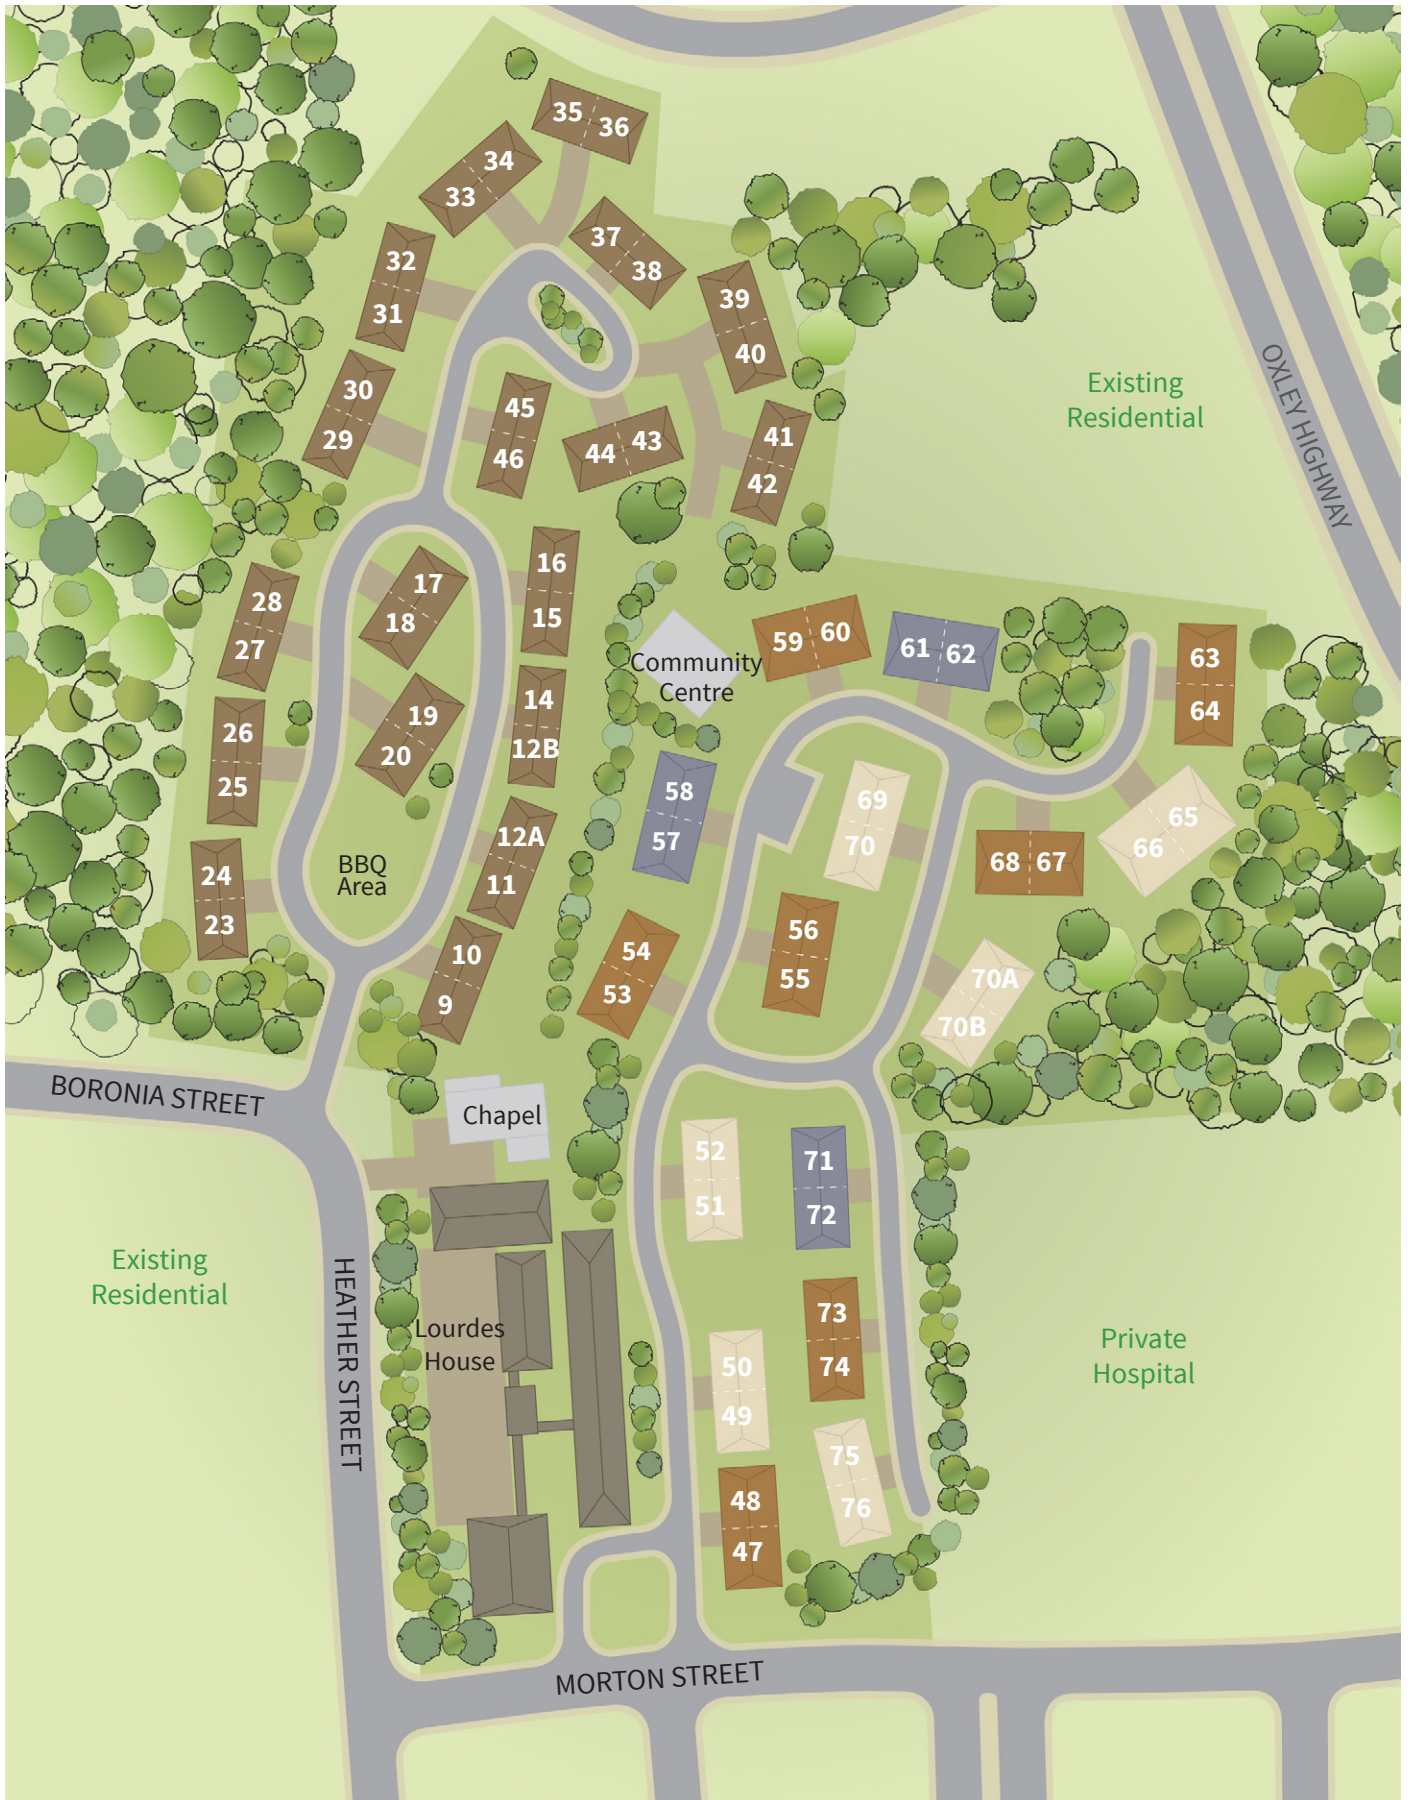

# Lourdes Village Plan

Heather Street,  
Port Macquarie

St Agnes Parish **Port Macquarie**

Call Tina **6484 3515** or **0407 843 515**

[www.stagnesvillages.com.au](http://www.stagnesvillages.com.au)